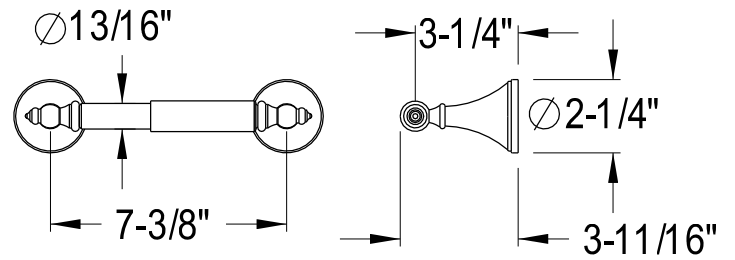

KBK5611,5,8AL

Twin Handles 4" Centerset Lavatory Faucet With 5pcs Bathroom Hardware Combo

24" Towel Bar

18" Towel Bar

Robe Hook

Toilet Paper Holder

Towel Ring