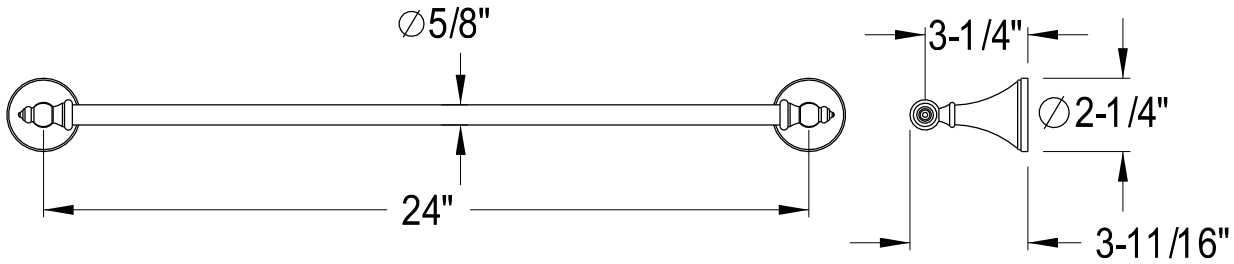

KBK5611,5,8AL

Twin Handles 4" Centerset Lavatory Faucet With 5pcs Bathroom Hardware Combo

24" Towel Bar

18" Towel Bar

Robe Hook

Toilet Paper Holder

Towel Ring