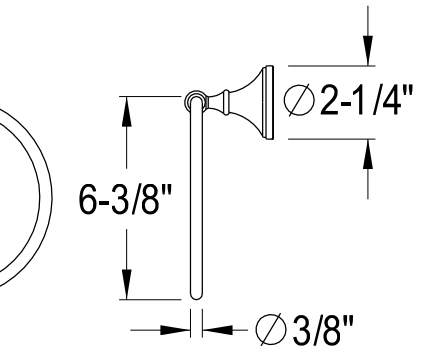

KBK5611,5,8AL

Twin Handles 4" Centerset Lavatory Faucet With 5pcs Bathroom Hardware Combo

24" Towel Bar

18" Towel Bar

Robe Hook

Toilet Paper Holder

Towel Ring