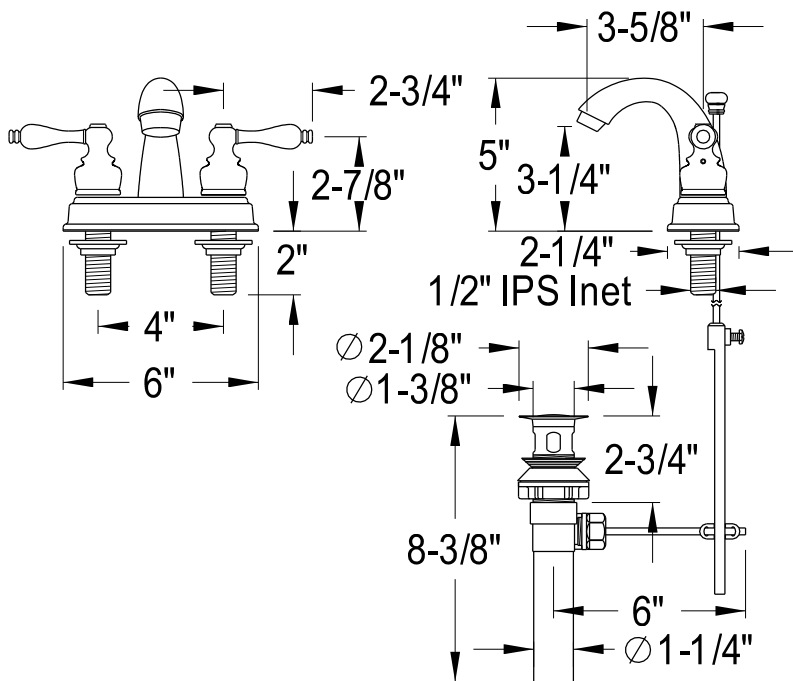

KBK5611,5,8AL

Twin Handles 4" Centerset Lavatory Faucet With 5pcs Bathroom Hardware Combo

24" Towel Bar

18" Towel Bar

Robe Hook

Toilet Paper Holder

Towel Ring