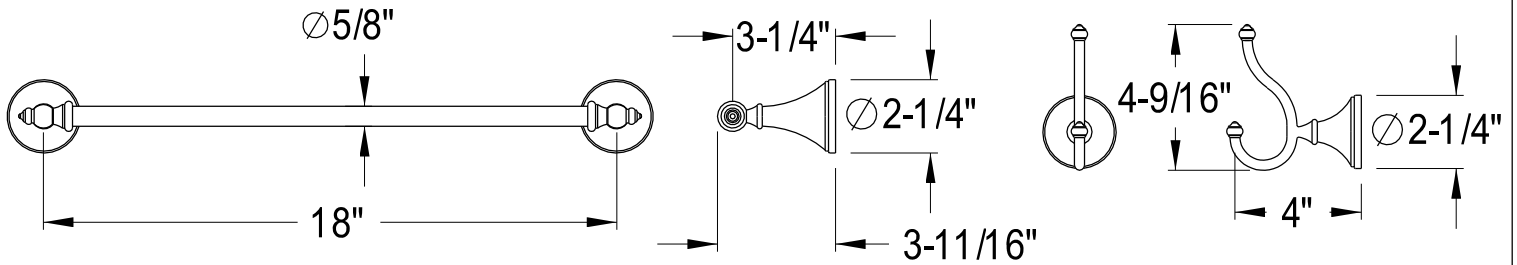

KBK5611,5,8AL

Twin Handles 4" Centerset Lavatory Faucet With 5pcs Bathroom Hardware Combo

24" Towel Bar

18" Towel Bar

Robe Hook

Toilet Paper Holder

Towel Ring